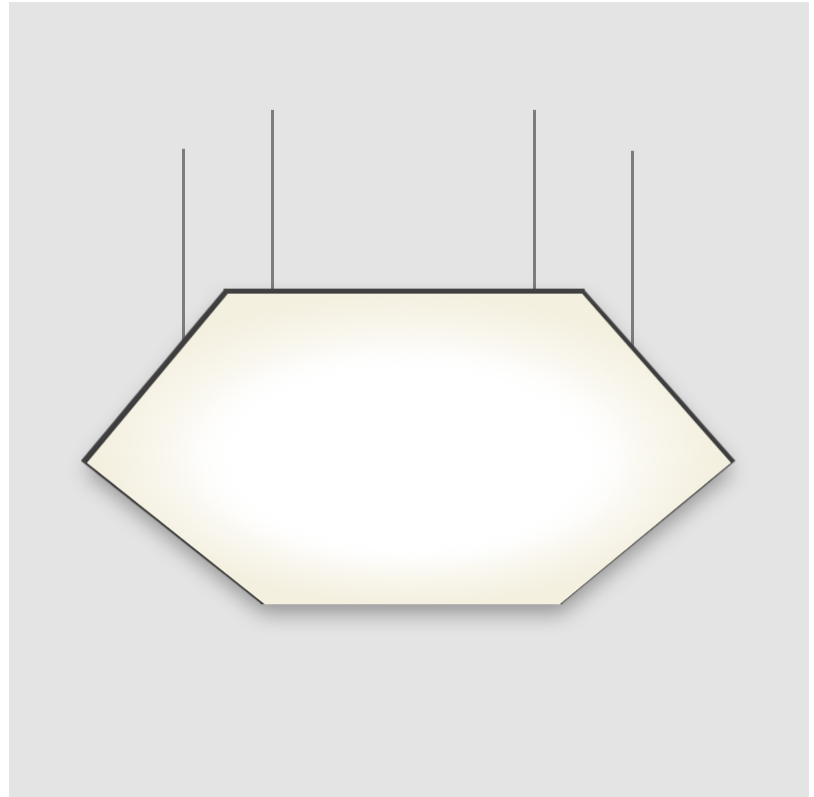

A51093-

base number   Color   Finish
Temperature   Options

1. To build a product code in our configurator select the specify button on the base model # product page
2. To build a manual product code on this datasheet choose from the options listed below in blue font and add the suffix to the base model #

GENERAL

Series: Infinite Hexagon
Partner: Ivela
Division: Architectural
Installation: Surface
Product Type: Panels
Mounting Location: Ceiling
Light Distribution: Direct

PHYSICAL

Shape: Hexagon
Length (mm): 1208
Length (in): 47 ⁵/₁₆
Width (mm): 1047
Width (in): 41 ¹/₄
Height (mm): 19
Height (in): 3/4
Max. Overall Height (mm): 3019
Max. Overall Height (in): 118 ⁷/₈
Diffuser: PMMA - Opal
Fixture Finish: WHI / BLK / GLD
Fixture Material: Aluminum
Cable Details: 3,000mm / 118 1/8" Transparent Cable

ELECTRICAL

Lamp Type: LED
Input Wattage (W): 72
Dimming: Tri-Mode (Non-Dimming and Phase Dimming (120Vac only) and 0-10V Dimming)
Driver Included: No
Driver Location: Remote
Driver Type: Constant Voltage - Universal
Driver Class: Class 2
Housing: ENCP 5 (ERP) ENCP 8 (SC Power)
Input Voltage (V): 120 - 277
Output Voltage (V): 24

LED

Color Temperature (°K): 2700 / 3000 / 3500 / 4000
Max. Delivered Lumen (lm): 7200 / 7500 / 7723 / 7950
Nominal Lumen (lm): 14400 / 15000 / 15446 / 15900
CRI: >93 CRI
Lamp Life (hrs): 50000

OPTICAL

RATINGS AND CERTIFICATIONS

Certified By: CSA Certified to UL and CSA Standards
IP rating: IP20