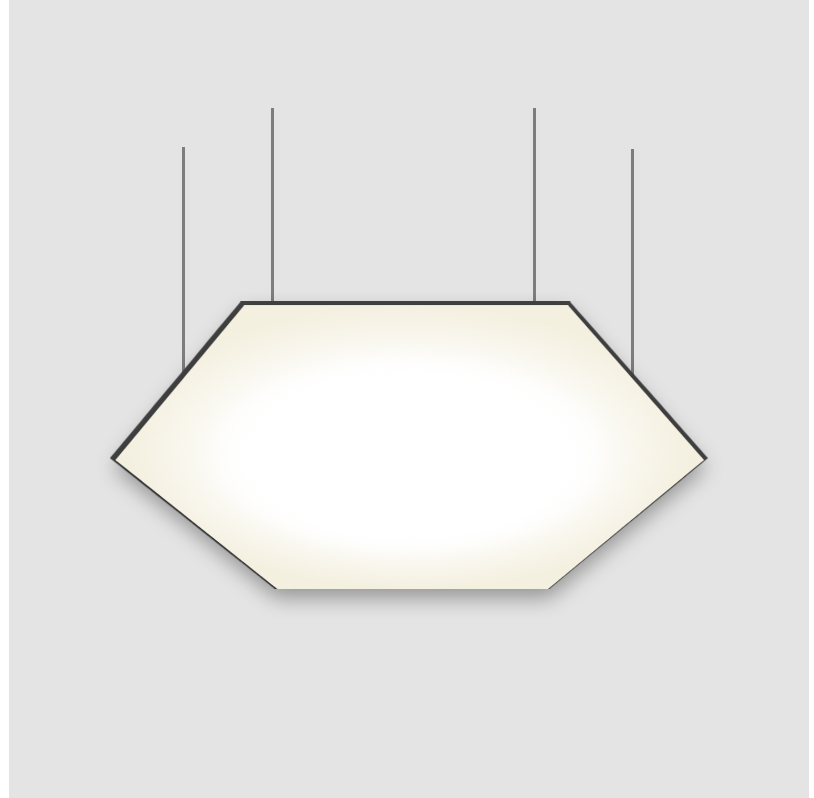

A51092- -

base number   Color   Finish
Temperature   Options

1. To build a product code in our configurator select the specify button on the base model # product page
2. To build a manual product code on this datasheet choose from the options listed below in blue font and add the suffix to the base model #

GENERAL

Series: Infinite Hexagon
Partner: Ivela
Division: Architectural
Installation: Suspension
Product Type: Panels
Mounting Location: Ceiling
Light Distribution: Direct

PHYSICAL

Shape: Hexagon
Length (mm): 908
Length (in): 36 ³/₄
Width (mm): 527
Width (in): 20 ³/₄
Height (mm): 19
Height (in): 3/4
Max. Overall Height (mm): 3019
Max. Overall Height (in): 118 ⁷/₈
Diffuser: PMMA - Opal
Fixture Finish: WHI / BLK / GLD
Fixture Material: Aluminum
Cable Details: 3,000mm / 118 1/8" Transparent Cable

ELECTRICAL

Lamp Type: LED
Input Wattage (W): 54
Dimming: Tri-Mode (Non-Dimming and Phase Dimming (120Vac only) and 0-10V Dimming)
Driver Included: No
Driver Location: Remote
Driver Type: Constant Voltage - Universal
Driver Class: Class 2
Housing: ENCP 5 (ERP) ENCP 13 (SC Power)
Input Voltage (V): 120 - 277
Output Voltage (V): 24

LED

Color Temperature (°K): 2700 / 3000 / 3500 / 4000
Max. Delivered Lumen (lm): 5400 / 5625 / 5792 / 5962
Nominal Lumen (lm): 10800 / 11250 / 11585 / 11925
CRI: >93 CRI
Lamp Life (hrs): 50000

OPTICAL

RATINGS AND CERTIFICATIONS

Certified By: CSA Certified to UL and CSA Standards
IP rating: IP20