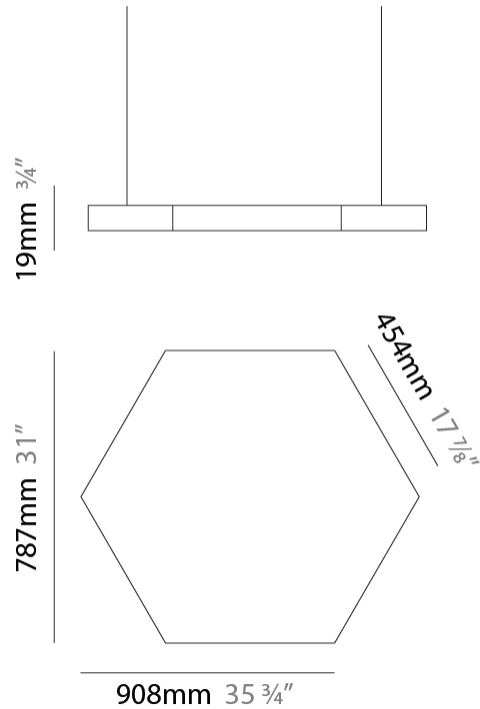

A51092- -

base number   Color   Finish
Temperature   Options

1. To build a product code in our configurator select the specify button on the base model # product page
2. To build a manual product code on this datasheet choose from the options listed below in blue font and add the suffix to the base model #

GENERAL

Series: Infinite Hexagon
Partner: Ivela
Division: Architectural
Installation: Suspension
Product Type: Panels
Mounting Location: Ceiling
Light Distribution: Direct

PHYSICAL

Shape: Hexagon
Length (mm): 908
Length (in): 36 ³/₄
Width (mm): 527
Width (in): 20 ³/₄
Height (mm): 19
Height (in): 3/4
Max. Overall Height (mm): 3019
Max. Overall Height (in): 118 ⁷/₈
Diffuser: PMMA - Opal
Fixture Finish: WHI / BLK / GLD
Fixture Material: Aluminum
Cable Details: 3,000mm / 118 1/8" Transparent Cable

ELECTRICAL

Lamp Type: LED
Input Wattage (W): 54
Dimming: Tri-Mode (Non-Dimming and Phase Dimming (120Vac only) and 0-10V Dimming)
Driver Included: No
Driver Location: Remote
Driver Type: Constant Voltage - Universal
Driver Class: Class 2
Housing: ENCP 5 (ERP) ENCP 13 (SC Power)
Input Voltage (V): 120 - 277
Output Voltage (V): 24

LED

Color Temperature (°K): 2700 / 3000 / 3500 / 4000
Max. Delivered Lumen (lm): 5400 / 5625 / 5792 / 5962
Nominal Lumen (lm): 10800 / 11250 / 11585 / 11925
CRI: >93 CRI
Lamp Life (hrs): 50000

OPTICAL

RATINGS AND CERTIFICATIONS

Certified By: CSA Certified to UL and CSA Standards
IP rating: IP20