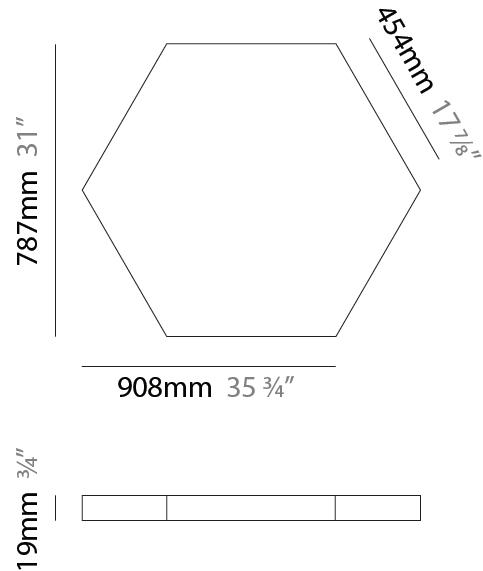

INFINITE HEXAGON SURFACE

A56193-

base number
Color   Finish
Temperature   Options

PROJECT
TYPE
SPECIFIER
QUANTITY
DATE

1. To build a product code in our configurator select the specify button on the base model # product page
2. To build a manual product code on this datasheet choose from the options listed below in blue font and add the suffix to the base model #

GENERAL

Series: Infinite Hexagon
Partner: Ivela
Division: Architectural
Installation: Surface
Product Type: Panels
Mounting Location: Ceiling
Light Distribution: Direct

PHYSICAL

Shape: Hexagon
Length (mm): 908
Length (in): 36 ³/₄
Width (mm): 527
Width (in): 20 ³/₄
Height (mm): 19
Height (in): 3/4
Diffuser: PMMA - Opal
Fixture Finish: WHI / BLK / GLD
Fixture Material: Aluminum

ELECTRICAL

Lamp Type: LED
Input Wattage (W): 54
Dimming: Tri-Mode (Non-Dimming and Phase Dimming (120Vac only) and 0-10V Dimming)
Driver Included: No
Driver Location: Remote
Driver Type: Constant Voltage - Universal
Driver Class: Class 2
Housing: ENCP 5 (ERP) ENCP 13 (SC Power)
Input Voltage (V): 120 - 277
Output Voltage (V): 24

LED

Color Temperature (°K): 2700 / 3000 / 3500 / 4000
Max. Delivered Lumen (lm): 5400 / 5625 / 5792 / 5962
Nominal Lumen (lm): 10800 / 11250 / 11585 / 11925
CRI: >93 CRI
Lamp Life (hrs): 50000

OPTICAL

RATINGS AND CERTIFICATIONS

Certified By: CSA Certified to UL and CSA Standards
IP rating: IP20