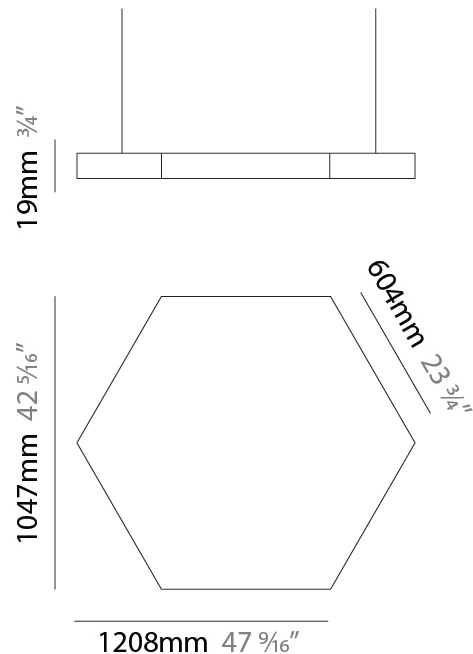

A51093-

base number   Color   Finish
Temperature   Options

1. To build a product code in our configurator select the specify button on the base model # product page
2. To build a manual product code on this datasheet choose from the options listed below in blue font and add the suffix to the base model #

GENERAL

Series: Infinite Hexagon
Partner: Ivela
Division: Architectural
Installation: Surface
Product Type: Panels
Mounting Location: Ceiling
Light Distribution: Direct

PHYSICAL

Shape: Hexagon
Length (mm): 1208
Length (in): 47 ⁵/₁₆
Width (mm): 1047
Width (in): 41 ¹/₄
Height (mm): 19
Height (in): 3/4
Max. Overall Height (mm): 3019
Max. Overall Height (in): 118 ⁷/₈
Diffuser: PMMA - Opal
Fixture Finish: WHI / BLK / GLD
Fixture Material: Aluminum
Cable Details: 3,000mm / 118 1/8" Transparent Cable

ELECTRICAL

Lamp Type: LED
Input Wattage (W): 72
Dimming: Tri-Mode (Non-Dimming and Phase Dimming (120Vac only) and 0-10V Dimming)
Driver Included: No
Driver Location: Remote
Driver Type: Constant Voltage - Universal
Driver Class: Class 2
Housing: ENCP 5 (ERP) ENCP 8 (SC Power)
Input Voltage (V): 120 - 277
Output Voltage (V): 24

LED

Color Temperature (°K): 2700 / 3000 / 3500 / 4000
Max. Delivered Lumen (lm): 7200 / 7500 / 7723 / 7950
Nominal Lumen (lm): 14400 / 15000 / 15446 / 15900
CRI: >93 CRI
Lamp Life (hrs): 50000

OPTICAL

RATINGS AND CERTIFICATIONS

Certified By: CSA Certified to UL and CSA Standards
IP rating: IP20